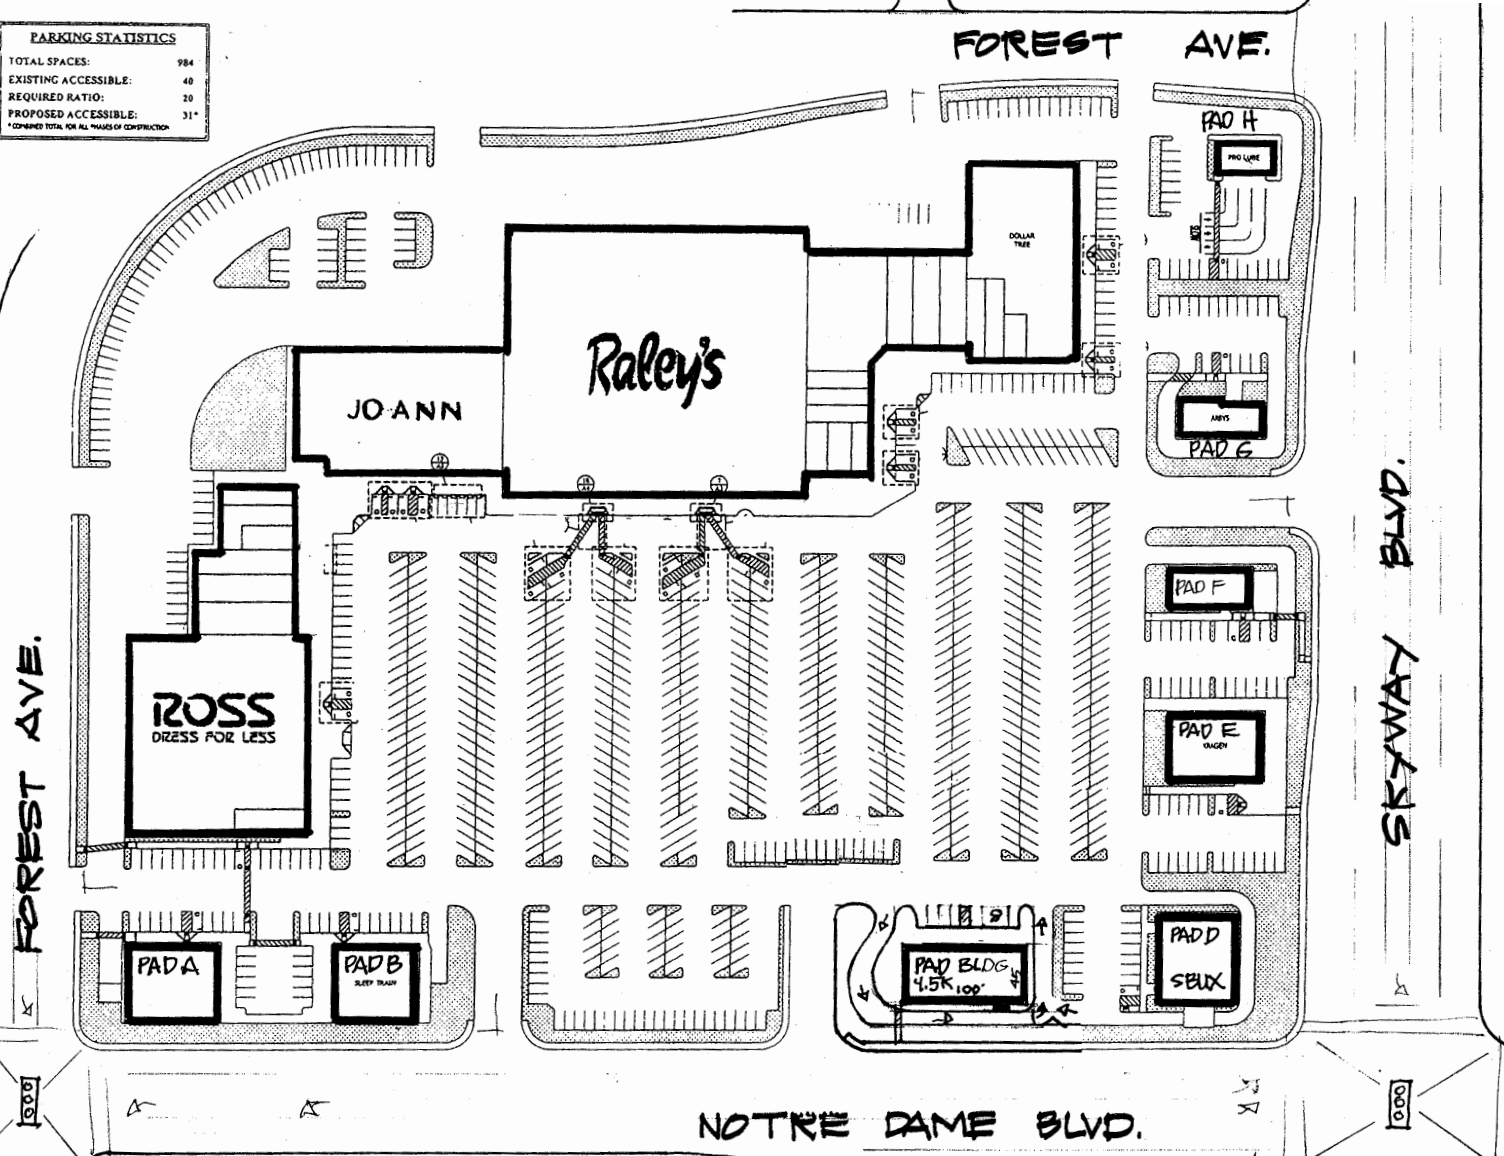

2006-06-24

PARKING STATISTICS	
TOTAL SPACES:	984
EXISTING ACCESSIBLE:	40
REQUIRED RATIO:	20
PROPOSED ACCESSIBLE:	31*
* COMBINED TOTAL FOR ALL PHASES OF CONSTRUCTION	

Investec Real Estate

SKYPARK PLAZA
CHICO, CALIFORNIA